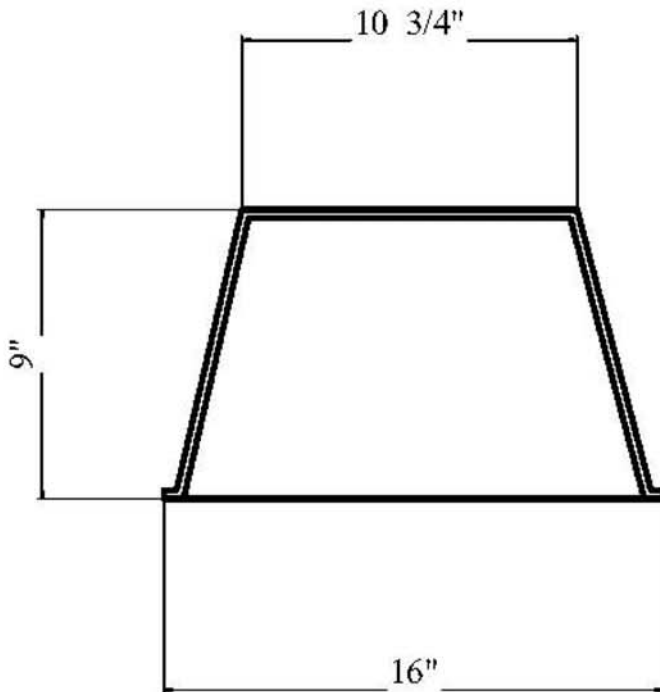

## MODEL TC-130 Recessed Light Cover

\* All drawing sizes nominal

Model Number	Outside Height	Outside Length	Outside Width
TC130	9"	16"	14 1/2"