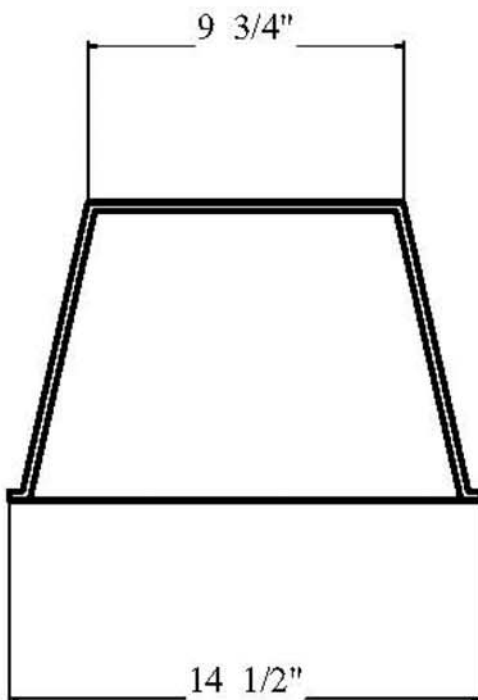

## MODEL TC-130 Recessed Light Cover

\* All drawing sizes nominal

Model Number	Outside Height	Outside Length	Outside Width
TC130	9"	16"	14 1/2"